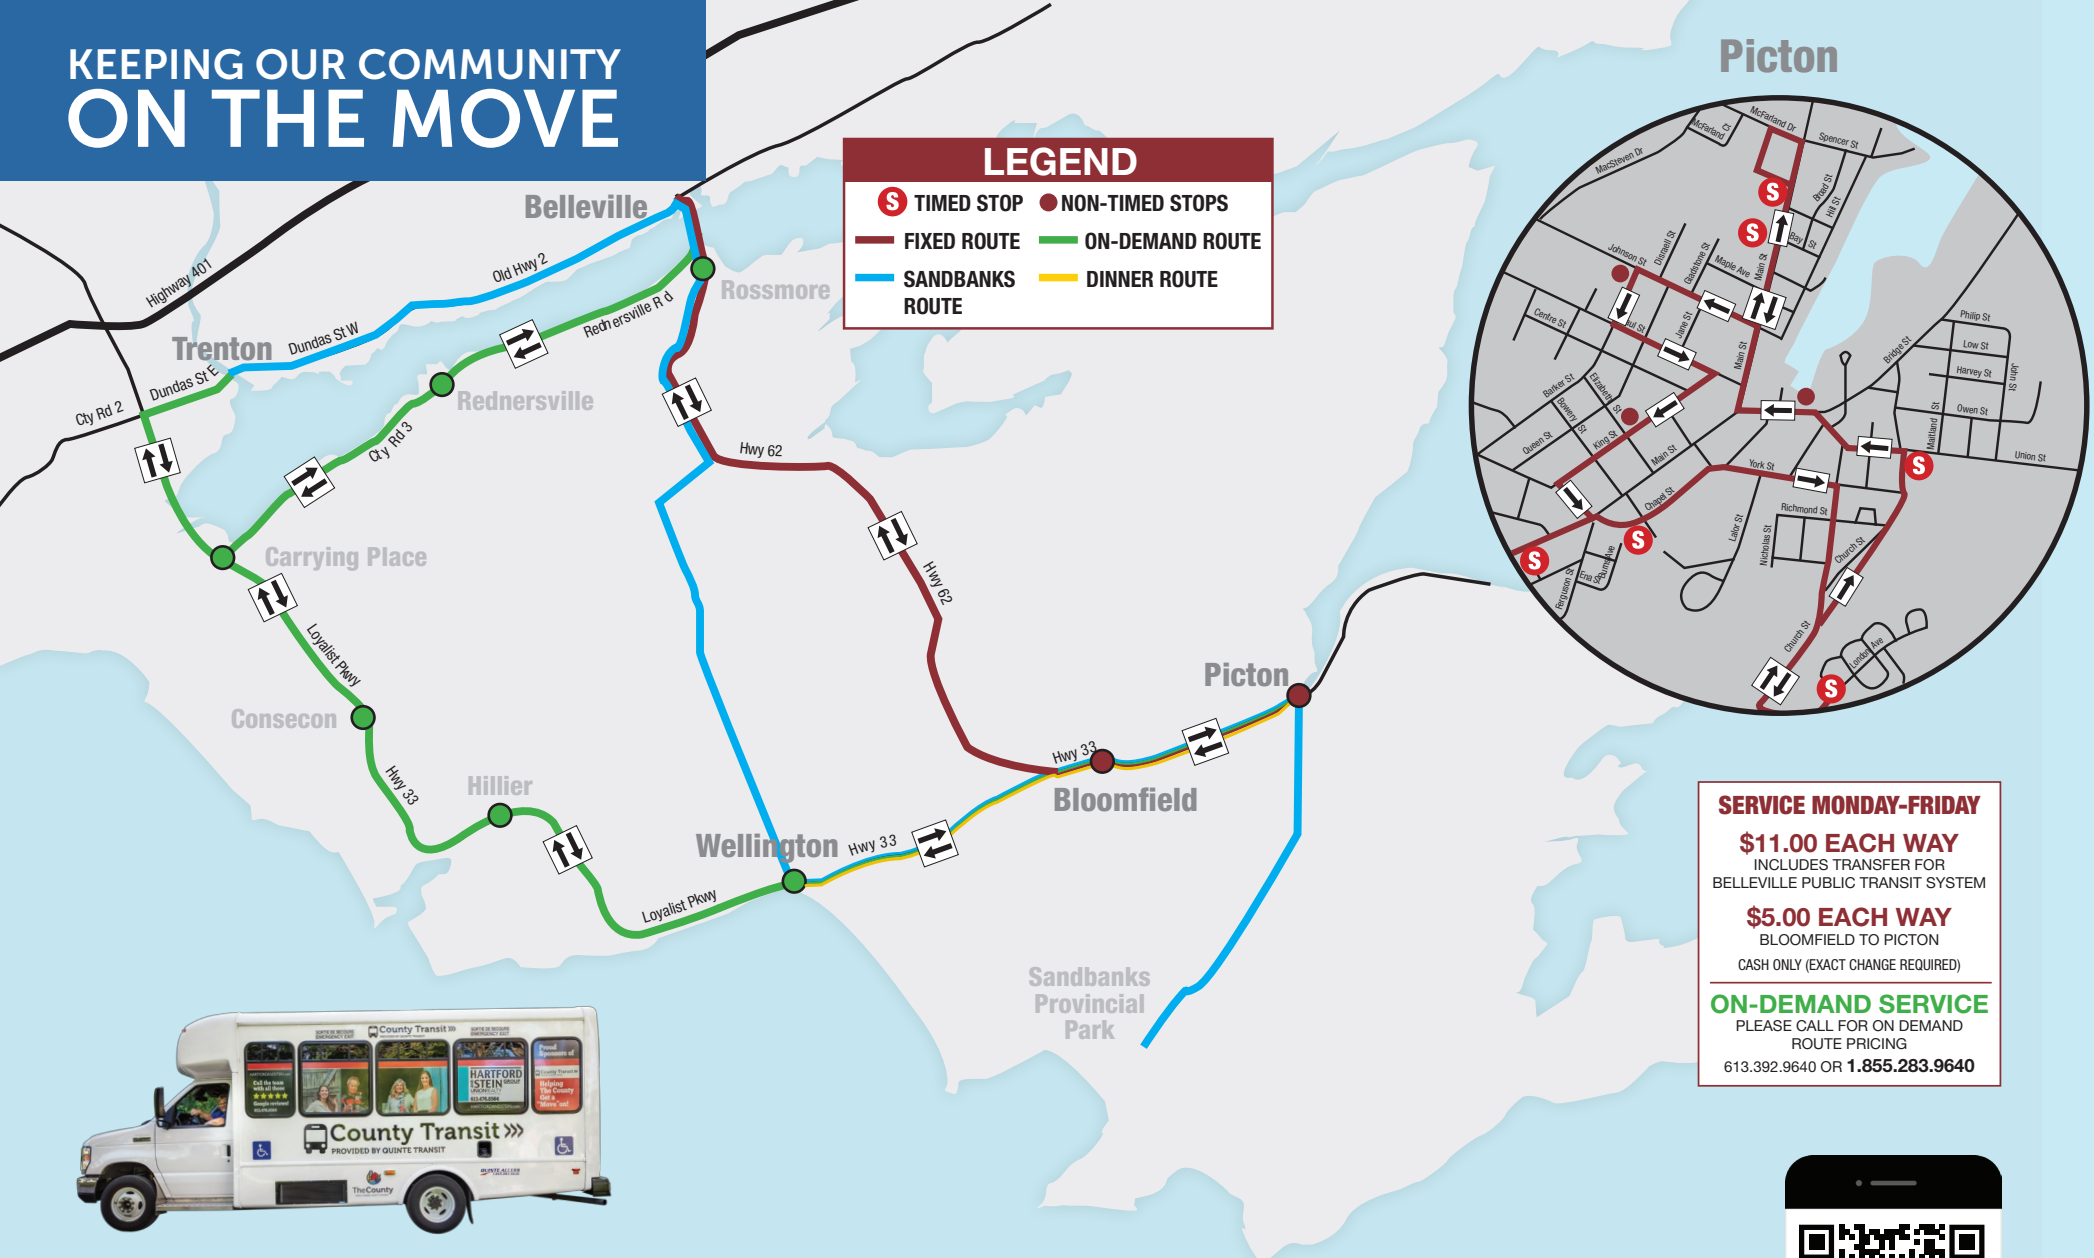

KEEPING OUR COMMUNITY ON THE MOVE

LEGEND

- S TIMED STOP
- NON-TIMED STOPS
- FIXED ROUTE
- ON-DEMAND ROUTE
- SANDBANKS ROUTE
- DINNER ROUTE

SERVICE MONDAY-FRIDAY

\$11.00 EACH WAY
INCLUDES TRANSFER FOR BELLEVILLE PUBLIC TRANSIT SYSTEM

DETAILS	YEAR-ROUND TRANSIT			ADDITIONAL SUMMER TRANSIT	
	Fixed Route Service Year-round	Specialized Service Year-round	On Demand Door to Bus Stop Year-round	Evening Shuttle Service June 17 to October 9, Friday, Saturday, Sunday	Sandbanks Provincial Park July & August, Saturday & Sunday
DAYS OF WEEK	Monday to Friday	Mon-Fri & Some Special	Monday to Friday	Friday to Sunday	Saturday & Sunday
BOOKING	No Booking Required	Must Book in Advance	Must Book in Advance	To Guarantee a Seat, Book in Advance	Must Book in Advance
SERVICE AVAILABLE TO	Open to Everyone	Must Qualify (55+ and Persons with Disabilities)	Open to Everyone	Open to Everyone	Open to Everyone
# OF TRIPS PER DAY	4 Round Trips/Day	On Demand	On Demand	8 Round Trips Per Evening (45 Minutes)	One Round Trip Per Day
COST TO RIDE	Based on Pickup Location	Based on Pickup Location	Based on Pickup Location	\$5.00 Per Person Each Way Cash Only	Based on Pickup Location
DETAILS OF SERVICE	Belleville Bus Depot to Various Stops in Bloomfield & Picton & Return to Belleville Bus Depot	Call to Discuss with Transit Provider	Call to Discuss with Transit Provider	See Below *	Trenton, Belleville, Wellington, Bloomfield, Picton to Sandbanks Dunes Parking Lot & return

EAST FROM WELLINGTON->BLOOMFIELD->PICTON:

Wellington Foodland: 5:00 pm; 5:45 pm; 6:30 pm; 7:15 pm; 8:00 pm; 8:45 pm; 9:30 pm; 10:15 pm
 MacEwan Fuels: 5:10 pm; 5:55 pm; 6:40 pm; 7:25 pm; 8:10 pm; 8:55 pm; 9:40 pm
 Bloomfield Post Office: 5:25 pm; 6:10 pm; 6:55 pm; 7:40 pm; 8:25 pm; 9:10 pm; 9:55 pm
 Metro Parking Lot: 5:40 pm; 6:25 pm; 7:10 pm; 7:55 pm; 8:40 pm; 9:25 pm; 10:10 pm
 55 King Street (Picton) Parking Lot: 5:45 pm; 6:30 pm; 7:15 pm; 8:00 pm; 8:45 pm; 9:30 pm; 10:15 pm